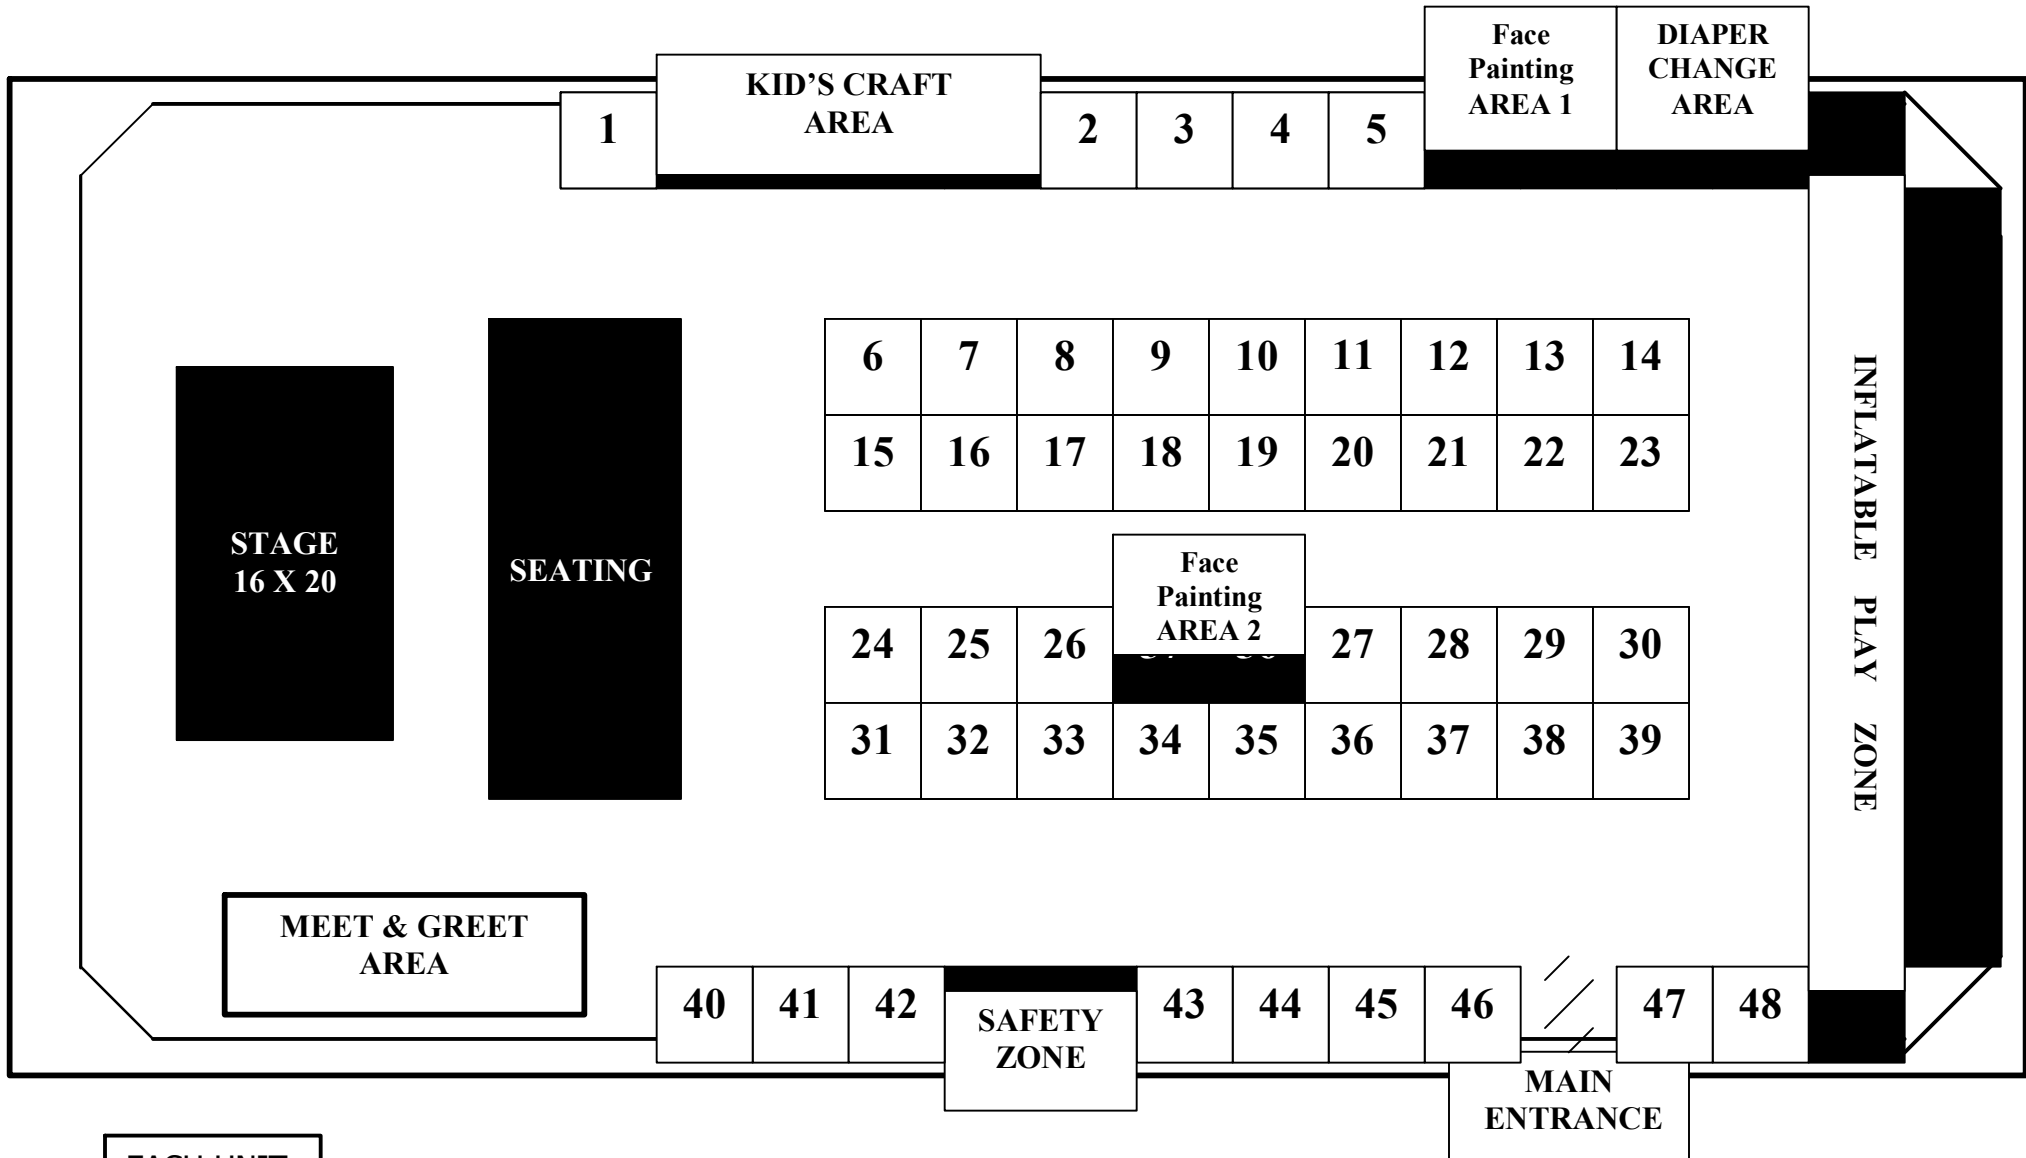

2008 Kingston Baby & Kid Show Floor Plan

EACH UNIT:
10x10